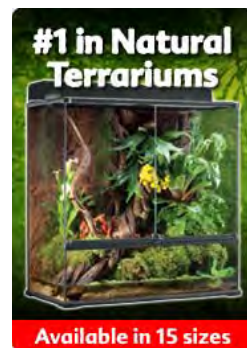

- SITE MAP
- PRODUCT MAP
- SEARCH
- Explore
  - Philosophy
  - Experts
  - Testimonials
  - New UV Rating System
  - UV Rating Index
  - About Visible Light
  - Catalogues
  - Guides
  - Manuals
  - Int. Reptile Event Calendar
  - Event Gallery
  - Symposia
  - Crested Gecko Symposium
- Products
  - Reptile Research
  - Expeditions
  - Conservation
  - Photography
  - Exo Terra Media
  - My Exo Terra
  - Contact

EXO TERRA UVB BULB INDEX

1

Check the UVB rating for your animal

2

What is the average distance from the bulb to the animal?

± 12"
± 30 cm

3

Look up the corresponding UVB rating to choose a suitable bulb

Exo Terra's new lighting range utilizes a unique rating system.
In just three easy steps, it will help you determine which bulb is right for your animal. First, check your animal's star rating on the UV index chart below. Secondly, check your existing set-up for the average basking distance. Thirdly, compare the animal rating and bulb positioning height with those featured on the bulb packaging. If these match, you found the right Exo Terra bulb for your reptile!

Click a bulb for in-depth information on Exo Terra's UVB lighting range:

MY EXO TERRA ACCOUNT

Login (your email):

Password:

Forgot your password?

[REGISTER NOW!](#)

Be the first of your friends to like this